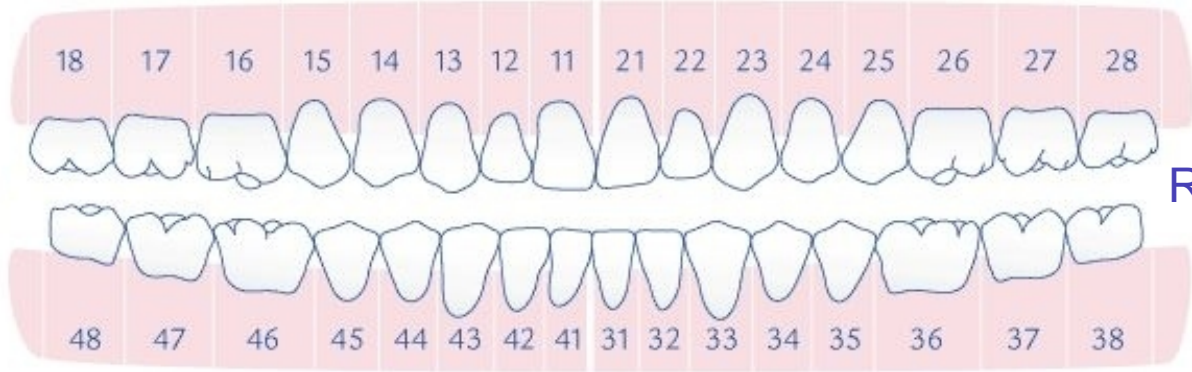

Upper jaw

18=wisdom tooth

28=wisdom tooth

Left

Right

48=wisdom tooth

Lower jaw

38=wisdom tooth